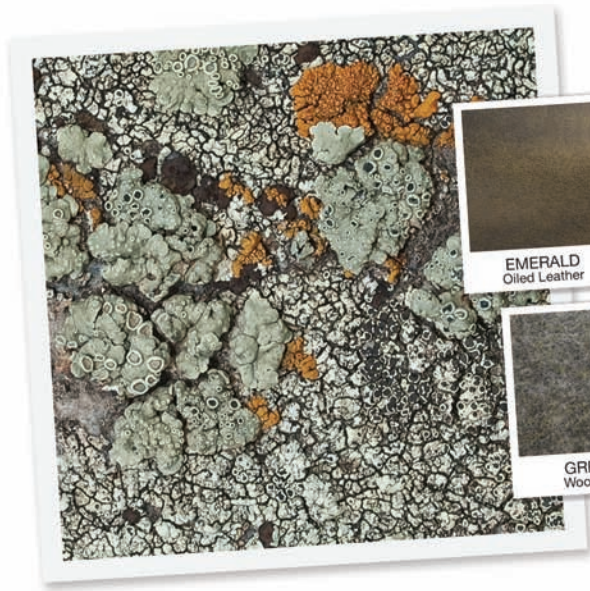

- into the woods
- heathered wool effects
- mottled forest

**1. Amsterdam
Rust Heather
Wool**

MSRP $99.95 Sizes 36-46
Regular 559201 Narrow 559203
START SHIP 09.01.11
SEASONAL

**2. Amsterdam
Green Heather
Wool**

MSRP $99.95 Sizes 36-46
Regular 559211 Narrow 559213
START SHIP 09.01.11
SEASONAL

**3. Amsterdam
Cocoa Heather
Wool**

MSRP $99.95 Sizes 36-46
Regular 559171 Narrow 559173
START SHIP 09.01.11
SEASONAL

**4. Amsterdam
Anthracite Heather
Wool**

MSRP $99.95 Sizes 36-46
Regular 559191 Narrow 559193
START SHIP 09.01.11
SEASONAL

**5. Amsterdam
Grey Heather
Wool**

MSRP $99.95 Sizes 36-46
Regular 559181 Narrow 559183
START SHIP 09.01.11
SEASONAL

To order: Call Birkenstock USA, LP at 800.487.2475 or fax to 888.937.2475